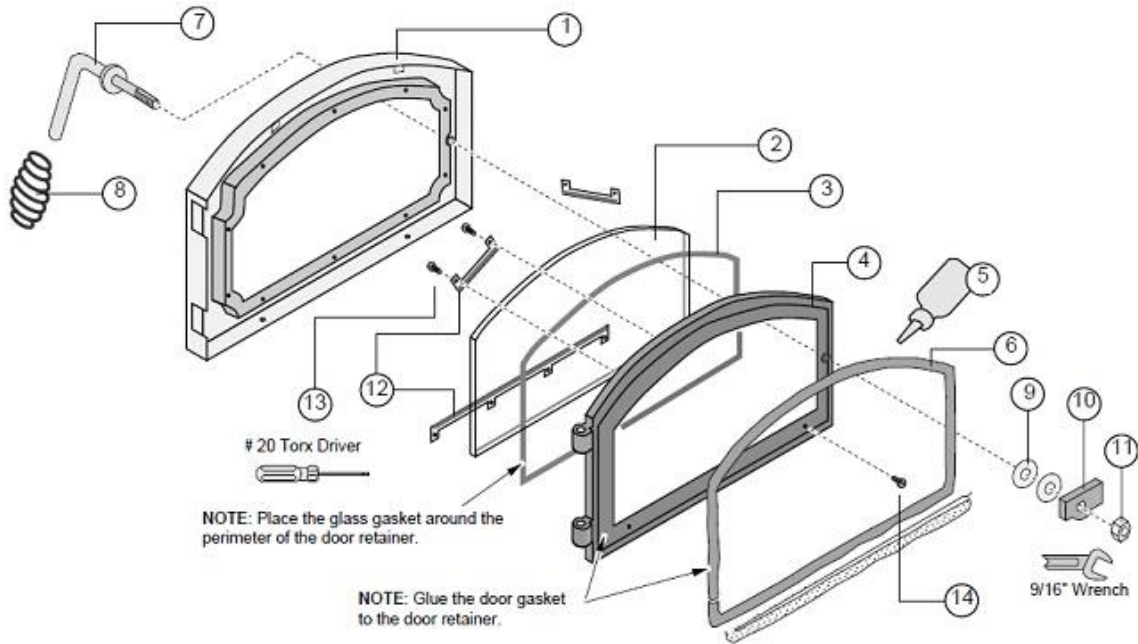

Answer Insert

ID #	Description	Qty	Part #	ID #	Description	Qty	Part #
1	Door Shell - Black Door Shell - Brass Door Shell - Pewter	1	230-00570 230-00572 230-00568	2	Glass (15-3/8" x 8-7/8")	1	250-00463
3	Glass Gasket	1	224-11086	4	Door Retainer (w gasket)	1	224-23020
5	Gasket Cement	1	99900427	6	Door Gasket	1	99900406
7	Door Handle Asbly - Black Door Handle Asbly - Brass Door Handle Asbly - Pewter	1	224-14042 99900410 224-14052	8	Spring - Black Spring - Brass Spring - Pewter	1	250-00373 250-00591 250-00365
9	Washers	2	250-00364	10	Cam	1	250-00599
11	Nut, Brass	1	250-00425	12	Glass Clips - Top Glass Clip - Bottom	2 1	250-00914 250-01374
13	#8-32 3/8" Type F Screw	8	225-20039	14	Swage-Lock Screw (#10-24x1")	2	250-02753

Woodman's Parts Plus
www.woodmanspartsplus.com

ID #	Description	Qty	Part #	ID #	Description	Qty	Part #
1	Baffle Support "S" Bar	1	99900294	2	Air Tube with Sleeve	3	98900232
3	Air Tube Roll Pins	6	98900357	4	Air Tube Retainer Sleeve	3	98900356
5	Brick - 9" x 4.5" un-cut	16	98900102 (qty of 9)	6	Brick, Cut - 9" x 2.25"	2	251-00001
7	Brick, Cut - 9" x 1.375"	2	251-00018	8	Brick, Cut - 9" x 2-3/16"	1	251-00052