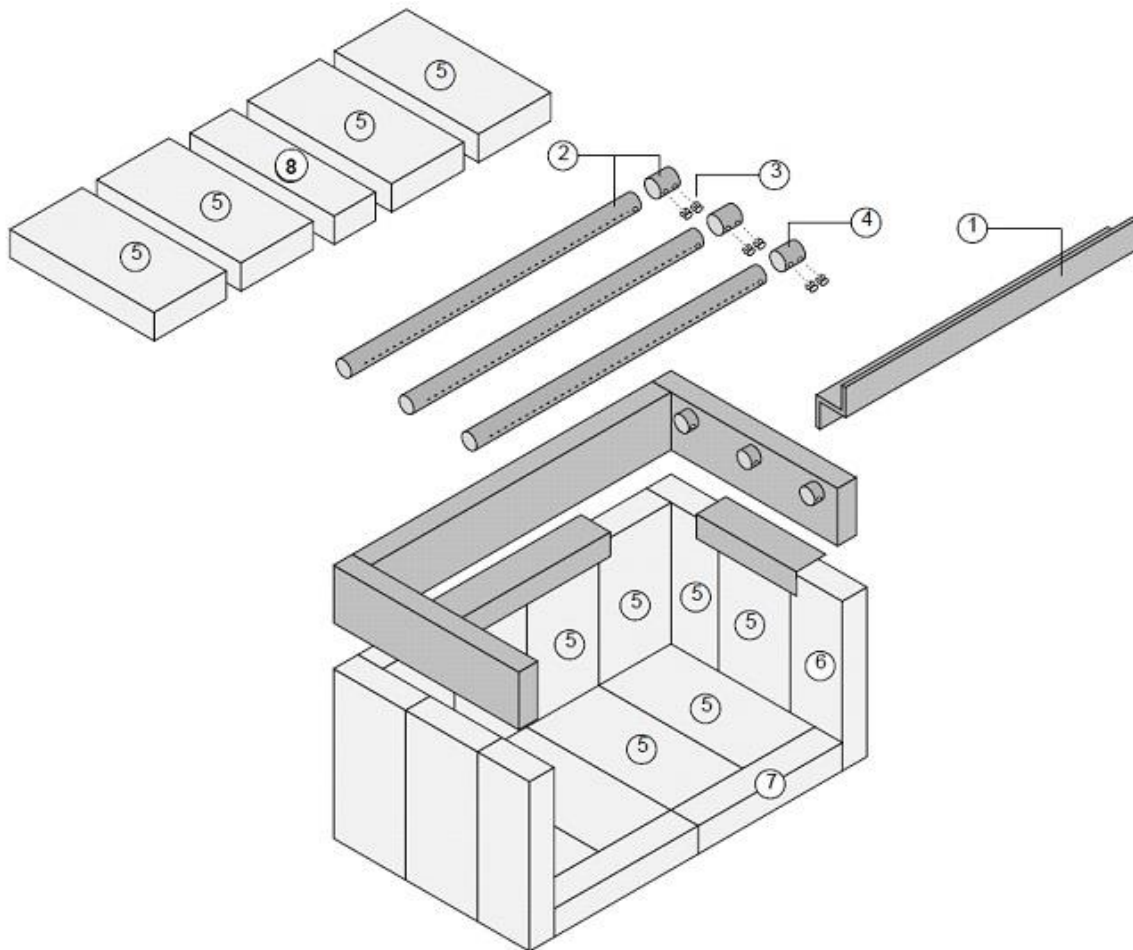

Answer Insert

ID #	Description	Qty	Part #	ID #	Description	Qty	Part #
1	Door Shell - Black Door Shell - Brass Door Shell - Pewter	1	230-00570 230-00572 230-00568	2	Glass (15-3/8" x 8-7/8")	1	250-00463
3	Glass Gasket	1	224-11086	4	Door Retainer (w gasket)	1	224-23020
5	Gasket Cement	1	99900427	6	Door Gasket	1	99900406
7	Door Handle Asbly - Black Door Handle Asbly - Brass Door Handle Asbly - Pewter	1	224-14042 99900410 224-14052	8	Spring - Black Spring - Brass Spring - Pewter	1	250-00373 250-00591 250-00365
9	Washers	2	250-00364	10	Cam	1	250-00599
11	Nut, Brass	1	250-00425	12	Glass Clips - Top Glass Clip - Bottom	2 1	250-00914 250-01374
13	#8-32 3/8" Type F Screw	8	225-20039	14	Swage-Lock Screw (#10-24x1")	2	250-02753

Woodman's Parts Plus
www.woodmanspartsplus.com

ID #	Description	Qty	Part #	ID #	Description	Qty	Part #
1	Baffle Support "S" Bar	1	99900294	2	Air Tube with Sleeve	3	98900232
3	Air Tube Roll Pins	6	98900357	4	Air Tube Retainer Sleeve	3	98900356
5	Brick - 9" x 4.5" un-cut	16	98900102 (qty of 9)	6	Brick, Cut - 9" x 2.25"	2	251-00001
7	Brick, Cut - 9" x 1.375"	2	251-00018	8	Brick, Cut - 9" x 2-3/16"	1	251-00052